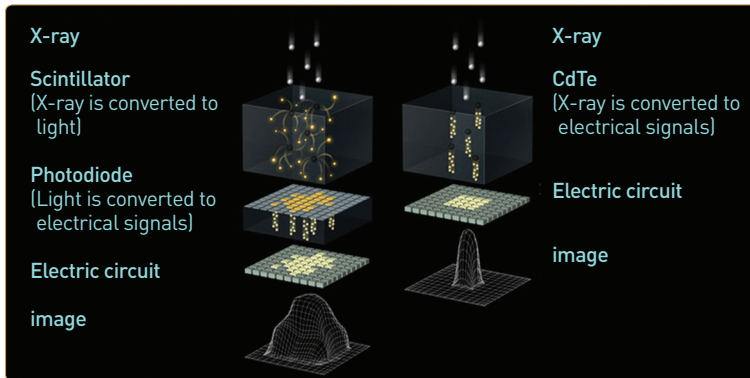

| Point 200 HD

Adoption SMART HD Sensor