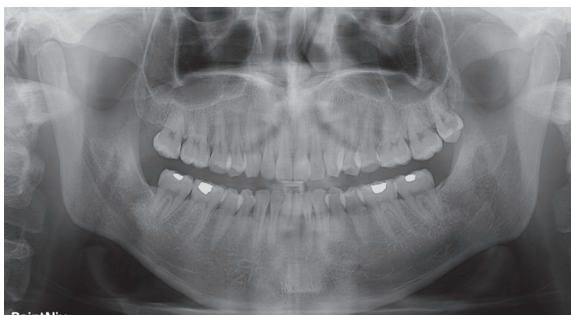

### Adoption SMART HD Sensor

Easily show clear and high quality image.  
When the SMART HD Sensor absorbed X-ray, the each cell converts electronic signal without any spread or overlap.

### Panoramic HD (High Definition) Image Quality with AMD (Automatic Management Dosage) solution

Panoramic image without HD mode

Panoramic image with HD mode